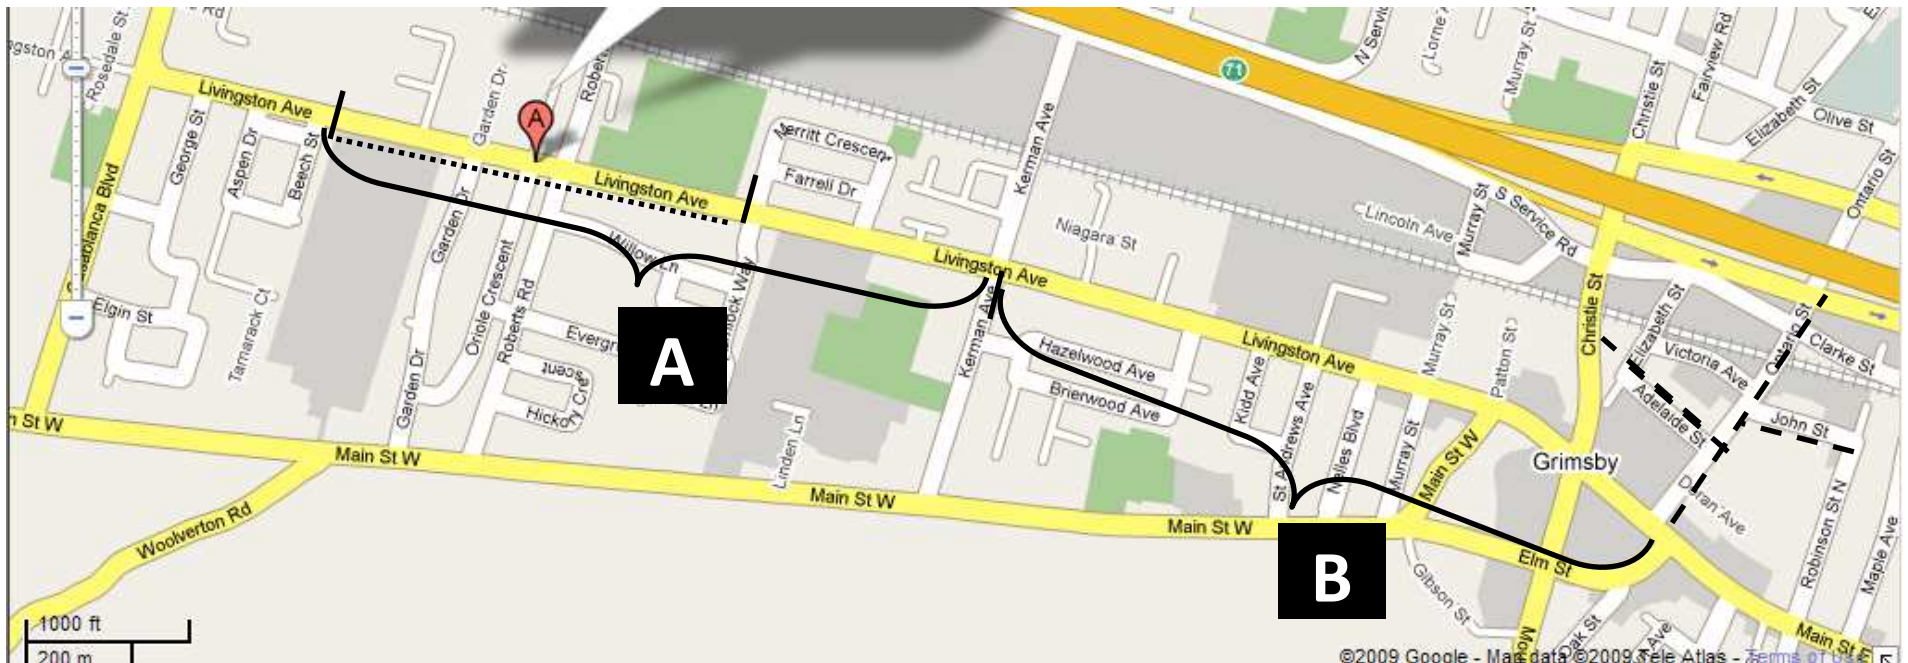

Grimsby Santa Claus Parade: Parade Route 2011

Date: Sat. Dec. 3 /11
Parade start time: 5:15 pm
Road Closure Times: 4:00—8:00 pm

- A** Section A: Roads Closed from 4:00—7:30 pm
- B** Section B: Roads Closed from 4:30 - 7:30 pm
- Line-up Area—parade starts at Town Hall
- - - Disband Area

PARKING IS NOT PERMITTED ON THE PARADE ROUTE FOR THE DAY OF THE PARADE. VEHICLES WILL BE TOWED.

- Parking on side streets is permitted, so long as you do not violate posted street signs and that you do not block street access for emergency vehicles. We strongly encourage that you walk to the parade if possible.
- We ask that you leave dogs at home - this is to ensure everyone's enjoyment of the parade, and to minimize distractions of animals in the parade.
- Strollers, feet and chairs must be up and off of the curb sides, to allow bands and entries the full wide of the road.