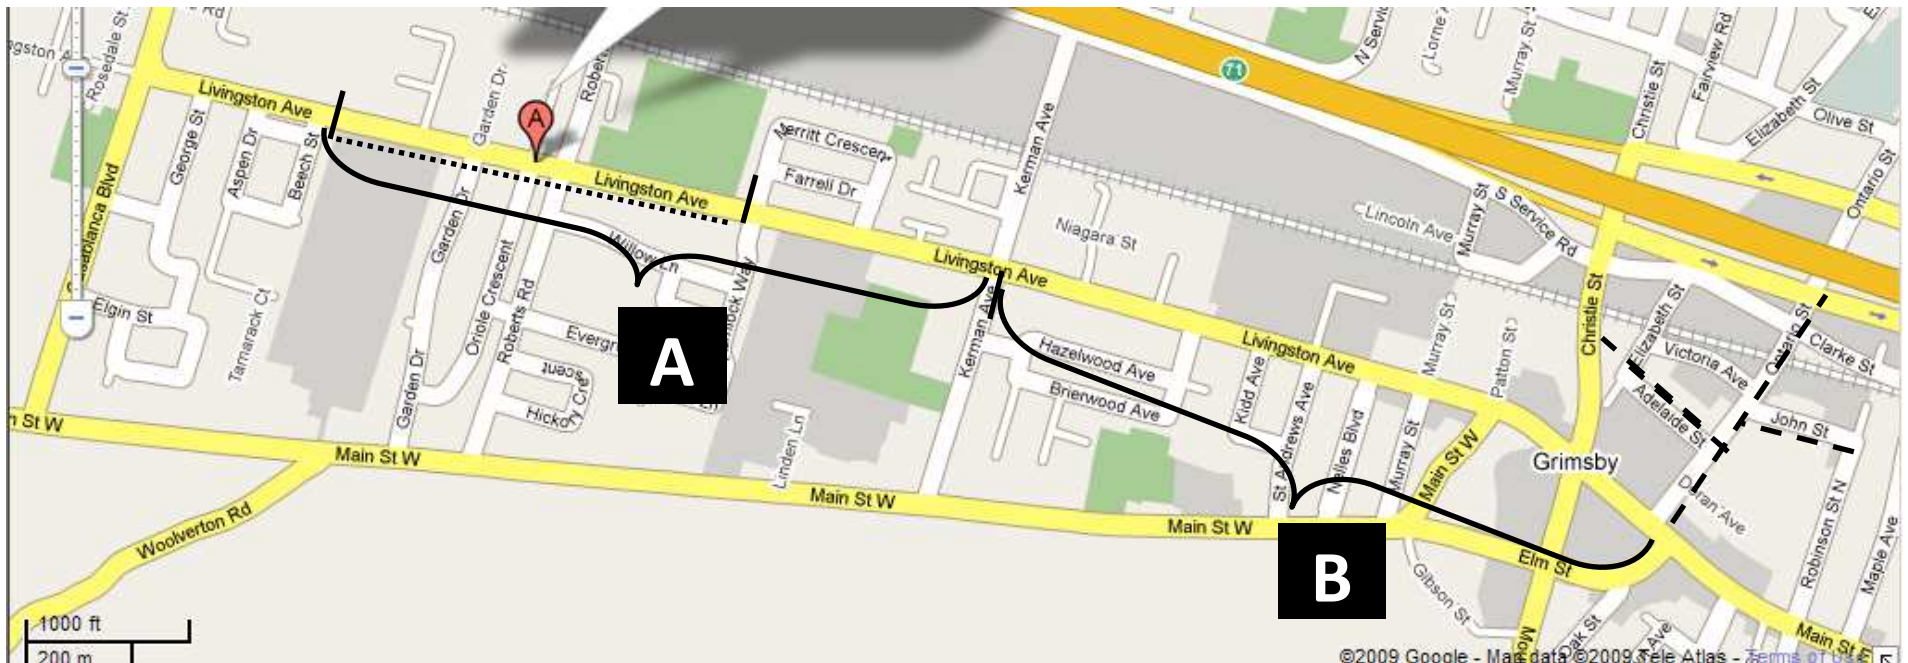

Grimsby Santa Claus Parade: Parade Route 2009

Date: Sat. Dec. 5 /09
Parade start time: 5:15 pm
Road Closure Times: 4:00—8:00 pm

- A** Section A: Roads Closed from 4:00—7:30 pm
- B** Section B: Roads Closed from 4:30 - 7:30 pm
- Line-up Area—parade starts at Town Hall
- - - Disband Area

PARKING IS NOT PERMITTED ON THE PARADE ROUTE FOR THE DAY OF THE PARADE. VEHICLES WILL BE TOWED.

- Parking on side streets is permitted, so long as you do not violate posted street signs and that you do not block street access for emergency vehicles. We strongly encourage that you walk to the parade if possible.
- We ask that you leave dogs at home - this is to ensure everyone's enjoyment of the parade, and to minimize distractions of animals in the parade.
- Strollers, feet and chairs must be up and off of the curb sides, to allow bands and entries the full wide of the road.